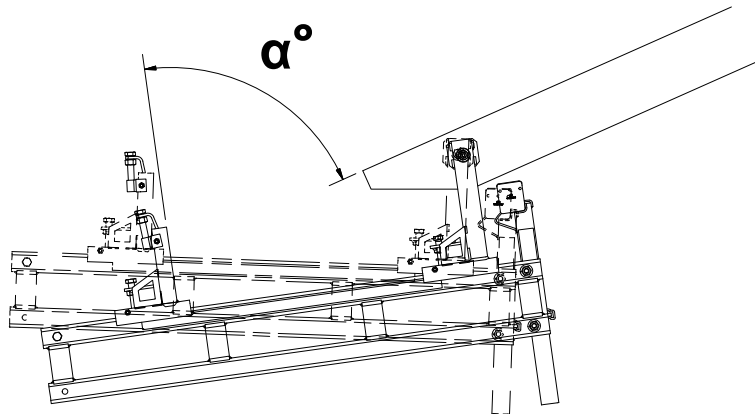

3.

I-Guide
GuardLite General