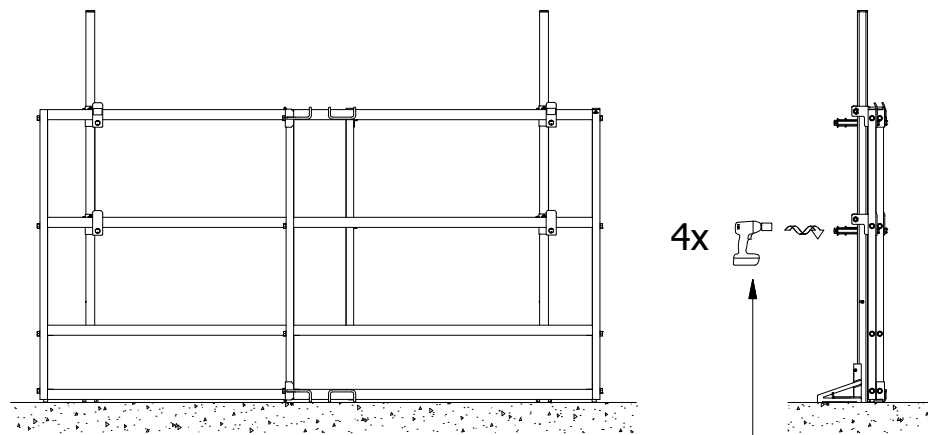

See IG-GuardLite Post and Holder