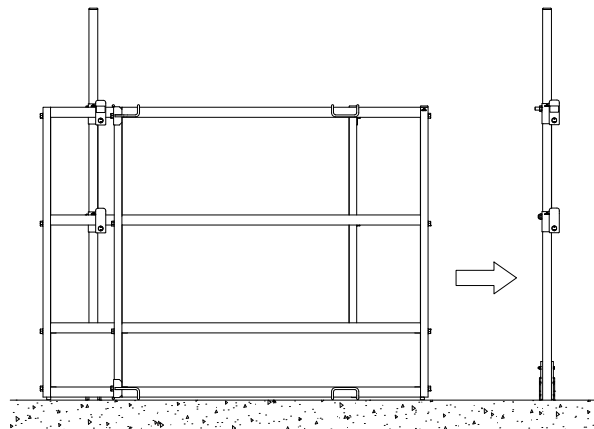

1.

GuardLite Post and Holder
9-720-02-021

2.

3.

See IG-GuardLite Post and Holder